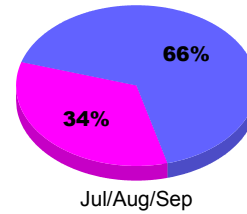

Gender Comparison 2011-2012

Legend: Male (Blue), Female (Magenta)